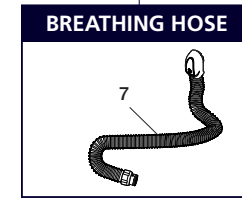

SR 900-SYSTEM

SYSTEM OVERVIEW

No.	Description	Model No.	Art No.
1.	Half mask	SR 900 S SR 900 M SR 900 L	H01-3012 H01-3112 H01-3212
2.	Remote filter holder	SR 905	T01-3002
3.	Fan unit	SR 500	H06-0112
4.	Fan unit	SR 700	H06-7010
5.	Compressed air attachment	SR 507	H03-0612
6.	Compressed air attachment	SR 307	H03-1412
7.	Hose	SR 951	T01-3003
8.	Twin hose	SR 952	R01-3009
9.	Particle filter P3 R	SR 510	H02-1312
10.	Particle filter P3 R	SR 710	H02-1512
11.	Gas filter A1 Gas filter A2 Gas filter AX Gas filter ABE1 Gas filter ABE2 Gas filter K1 Gas filter K2 Gas filter ABEK1	SR 217 SR 218 SR 298 SR 315 SR 294 SR 316 SR 295 SR 297	H02-2512 H02-2012 H02-2412 H02-3212 H02-3312 H02-4213 H02-4312 H02-5312
12.	Gas filter A2 Gas filter ABE1 Gas filter A1BE2K1	SR 518 SR 515 SR 597	H02-7012 H02-7112 H02-7212
13.	Combined filter ABEK1-Hg-P3 R	SR 299-2	H02-6512
14.	Combined filter A1BE2K1-Hg-P3 R	SR 599	H02-7312
15.	Hose	SR 360	H03-34XX
16.	Hose	SR 358	H03-30XX
17.	Hose	SR 359	H03-31XX
18.	Air heater	SR 99H	H03-2712
19.	Compressed air filter	SR 99	H03-2612