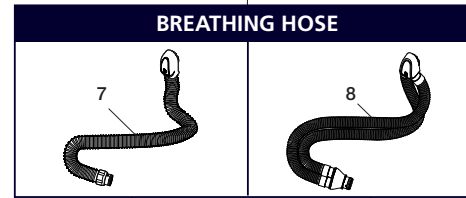

SR 900-SYSTEM

SYSTEM OVERVIEW

No.	Description	Model No.	Art No.
1.	Half mask	SR 900 S SR 900 M SR 900 L	H01-3012 H01-3112 H01-3212
2.	Remote filter holder	SR 905	T01-3002
3.	Fan unit	SR 500	H06-0112
4.	Fan unit	SR 700	H06-7010
5.	Compressed air attachment	SR 507	H03-0612
6.	Compressed air attachment	SR 307	H03-1412
7.	Hose	SR 951	T01-3003
8.	Twin hose	SR 952	R01-3009
9.	Particle filter P3 R	SR 510	H02-1312
10.	Particle filter P3 R	SR 710	H02-1512
11.	Gas filter A1 Gas filter A2 Gas filter AX Gas filter ABE1 Gas filter ABE2 Gas filter K1 Gas filter K2 Gas filter ABEK1	SR 217 SR 218 SR 298 SR 315 SR 294 SR 316 SR 295 SR 297	H02-2512 H02-2012 H02-2412 H02-3212 H02-3312 H02-4213 H02-4312 H02-5312
12.	Gas filter A2 Gas filter ABE1 Gas filter A1BE2K1	SR 518 SR 515 SR 597	H02-7012 H02-7112 H02-7212
13.	Combined filter ABEK1-Hg-P3 R	SR 299-2	H02-6512
14.	Combined filter A1BE2K1-Hg-P3 R	SR 599	H02-7312
15.	Hose	SR 360	H03-34XX
16.	Hose	SR 358	H03-30XX
17.	Hose	SR 359	H03-31XX
18.	Air heater	SR 99H	H03-2712
19.	Compressed air filter	SR 99	H03-2612