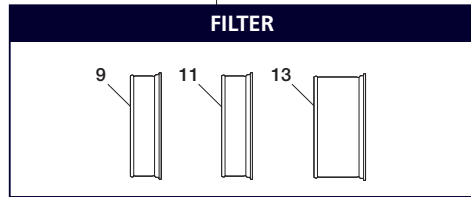

SR 900-SYSTEM

SYSTEM OVERVIEW

No.	Description	Model No.	Art No.
1.	Half mask	SR 900 S SR 900 M SR 900 L	H01-3012 H01-3112 H01-3212
2.	Remote filter holder	SR 905	T01-3002
3.	Fan unit	SR 500	H06-0112
4.	Fan unit	SR 700	H06-7010
5.	Compressed air attachment	SR 507	H03-0612
6.	Compressed air attachment	SR 307	H03-1412
7.	Hose	SR 951	T01-3003
8.	Twin hose	SR 952	R01-3009
9.	Particle filter P3 R	SR 510	H02-1312
10.	Particle filter P3 R	SR 710	H02-1512
11.	Gas filter A1 Gas filter A2 Gas filter AX Gas filter ABE1 Gas filter ABE2 Gas filter K1 Gas filter K2 Gas filter ABEK1	SR 217 SR 218 SR 298 SR 315 SR 294 SR 316 SR 295 SR 297	H02-2512 H02-2012 H02-2412 H02-3212 H02-3312 H02-4213 H02-4312 H02-5312
12.	Gas filter A2 Gas filter ABE1 Gas filter A1BE2K1	SR 518 SR 515 SR 597	H02-7012 H02-7112 H02-7212
13.	Combined filter ABEK1-Hg-P3 R	SR 299-2	H02-6512
14.	Combined filter A1BE2K1-Hg-P3 R	SR 599	H02-7312
15.	Hose	SR 360	H03-34XX
16.	Hose	SR 358	H03-30XX
17.	Hose	SR 359	H03-31XX
18.	Air heater	SR 99H	H03-2712
19.	Compressed air filter	SR 99	H03-2612