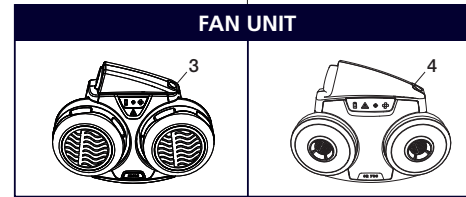

SR 900-SYSTEM

SYSTEM OVERVIEW

No.	Description	Model No.	Art No.
1.	Half mask	SR 900 S SR 900 M SR 900 L	H01-3012 H01-3112 H01-3212
2.	Remote filter holder	SR 905	T01-3002
3.	Fan unit	SR 500	H06-0112
4.	Fan unit	SR 700	H06-7010
5.	Compressed air attachment	SR 507	H03-0612
6.	Compressed air attachment	SR 307	H03-1412
7.	Hose	SR 951	T01-3003
8.	Twin hose	SR 952	R01-3009
9.	Particle filter P3 R	SR 510	H02-1312
10.	Particle filter P3 R	SR 710	H02-1512
11.	Gas filter A1 Gas filter A2 Gas filter AX Gas filter ABE1 Gas filter ABE2 Gas filter K1 Gas filter K2 Gas filter ABEK1	SR 217 SR 218 SR 298 SR 315 SR 294 SR 316 SR 295 SR 297	H02-2512 H02-2012 H02-2412 H02-3212 H02-3312 H02-4213 H02-4312 H02-5312
12.	Gas filter A2 Gas filter ABE1 Gas filter A1BE2K1	SR 518 SR 515 SR 597	H02-7012 H02-7112 H02-7212
13.	Combined filter ABEK1-Hg-P3 R	SR 299-2	H02-6512
14.	Combined filter A1BE2K1-Hg-P3 R	SR 599	H02-7312
15.	Hose	SR 360	H03-34XX
16.	Hose	SR 358	H03-30XX
17.	Hose	SR 359	H03-31XX
18.	Air heater	SR 99H	H03-2712
19.	Compressed air filter	SR 99	H03-2612