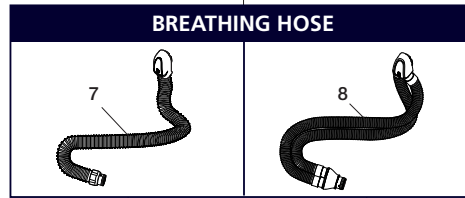

SR 900-SYSTEM

SYSTEM OVERVIEW

No.	Description	Model No.	Art No.
1.	Half mask	SR 900 S SR 900 M SR 900 L	H01-3012 H01-3112 H01-3212
2.	Remote filter holder	SR 905	T01-3002
3.	Fan unit	SR 500	H06-0112
4.	Fan unit	SR 700	H06-7010
5.	Compressed air attachment	SR 507	H03-0612
6.	Compressed air attachment	SR 307	H03-1412
7.	Hose	SR 951	T01-3003
8.	Twin hose	SR 952	R01-3009
9.	Particle filter P3 R	SR 510	H02-1312
10.	Particle filter P3 R	SR 710	H02-1512
11.	Gas filter A1 Gas filter A2 Gas filter AX Gas filter ABE1 Gas filter ABE2 Gas filter K1 Gas filter K2 Gas filter ABEK1	SR 217 SR 218 SR 298 SR 315 SR 294 SR 316 SR 295 SR 297	H02-2512 H02-2012 H02-2412 H02-3212 H02-3312 H02-4213 H02-4312 H02-5312
12.	Gas filter A2 Gas filter ABE1 Gas filter A1BE2K1	SR 518 SR 515 SR 597	H02-7012 H02-7112 H02-7212
13.	Combined filter ABEK1-Hg-P3 R	SR 299-2	H02-6512
14.	Combined filter A1BE2K1-Hg-P3 R	SR 599	H02-7312
15.	Hose	SR 360	H03-34XX
16.	Hose	SR 358	H03-30XX
17.	Hose	SR 359	H03-31XX
18.	Air heater	SR 99H	H03-2712
19.	Compressed air filter	SR 99	H03-2612