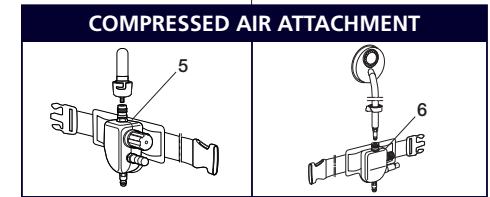

SR 900-SYSTEM

SYSTEM OVERVIEW

No.	Description	Model No.	Art No.
1.	Half mask	SR 900 S SR 900 M SR 900 L	H01-3012 H01-3112 H01-3212
2.	Remote filter holder	SR 905	T01-3002
3.	Fan unit	SR 500	H06-0112
4.	Fan unit	SR 700	H06-7010
5.	Compressed air attachment	SR 507	H03-0612
6.	Compressed air attachment	SR 307	H03-1412
7.	Hose	SR 951	T01-3003
8.	Twin hose	SR 952	R01-3009
9.	Particle filter P3 R	SR 510	H02-1312
10.	Particle filter P3 R	SR 710	H02-1512
11.	Gas filter A1 Gas filter A2 Gas filter AX Gas filter ABE1 Gas filter ABE2 Gas filter K1 Gas filter K2 Gas filter ABEK1	SR 217 SR 218 SR 298 SR 315 SR 294 SR 316 SR 295 SR 297	H02-2512 H02-2012 H02-2412 H02-3212 H02-3312 H02-4213 H02-4312 H02-5312
12.	Gas filter A2 Gas filter ABE1 Gas filter A1BE2K1	SR 518 SR 515 SR 597	H02-7012 H02-7112 H02-7212
13.	Combined filter ABEK1-Hg-P3 R	SR 299-2	H02-6512
14.	Combined filter A1BE2K1-Hg-P3 R	SR 599	H02-7312
15.	Hose	SR 360	H03-34XX
16.	Hose	SR 358	H03-30XX
17.	Hose	SR 359	H03-31XX
18.	Air heater	SR 99H	H03-2712
19.	Compressed air filter	SR 99	H03-2612